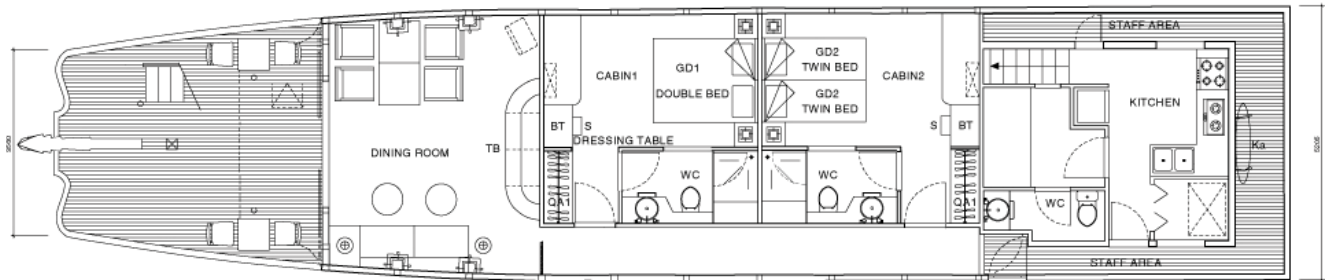

BHAYA LEGEND II FACT SHEET

Deck Plan

Length: 26 m

Width: 6.5 m

Main Deck:

Dinning room & Bar

2 Bhaya Suites

Bhaya Cruises - Hanoi Sales Office