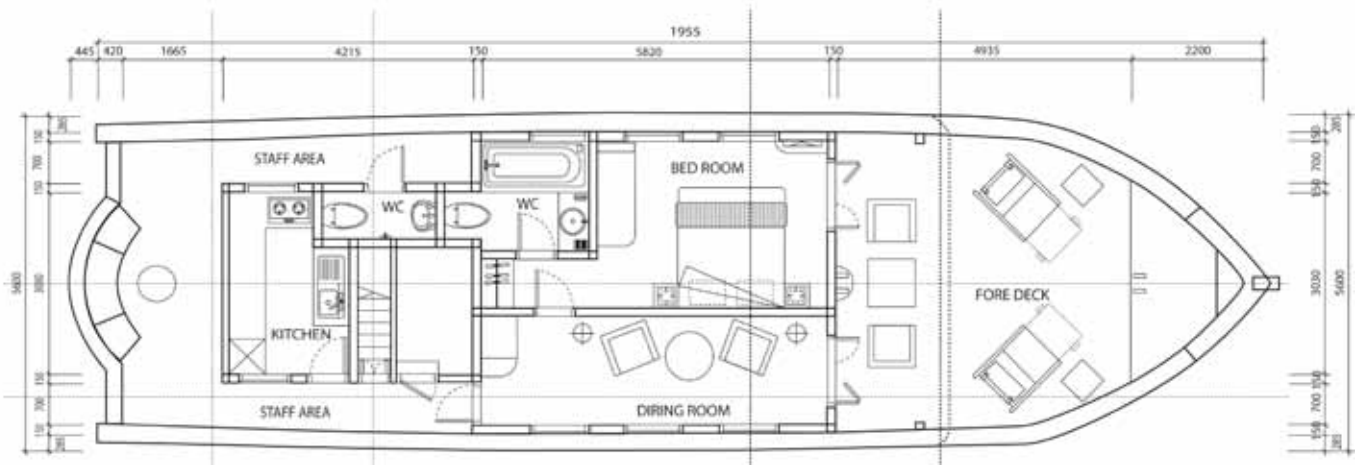

halong bay vietnam

BHAYA LEGEND I FACT SHEET

Deck Plan

Length: 20 m

Width: 5.8 m

Main Deck:

Dinning room & Bar

1 Bhaya Suites

Bhaya Cruises - Hanoi Sales Office

Add: 52 Hang Trong str., Hanoi, Vietnam - Tel: + 84-4-3 944 6777 - Fax: + 84-4-3 944 6776

E-mail: sales@bhayacruises.com - Web: www.bhayacruises.com